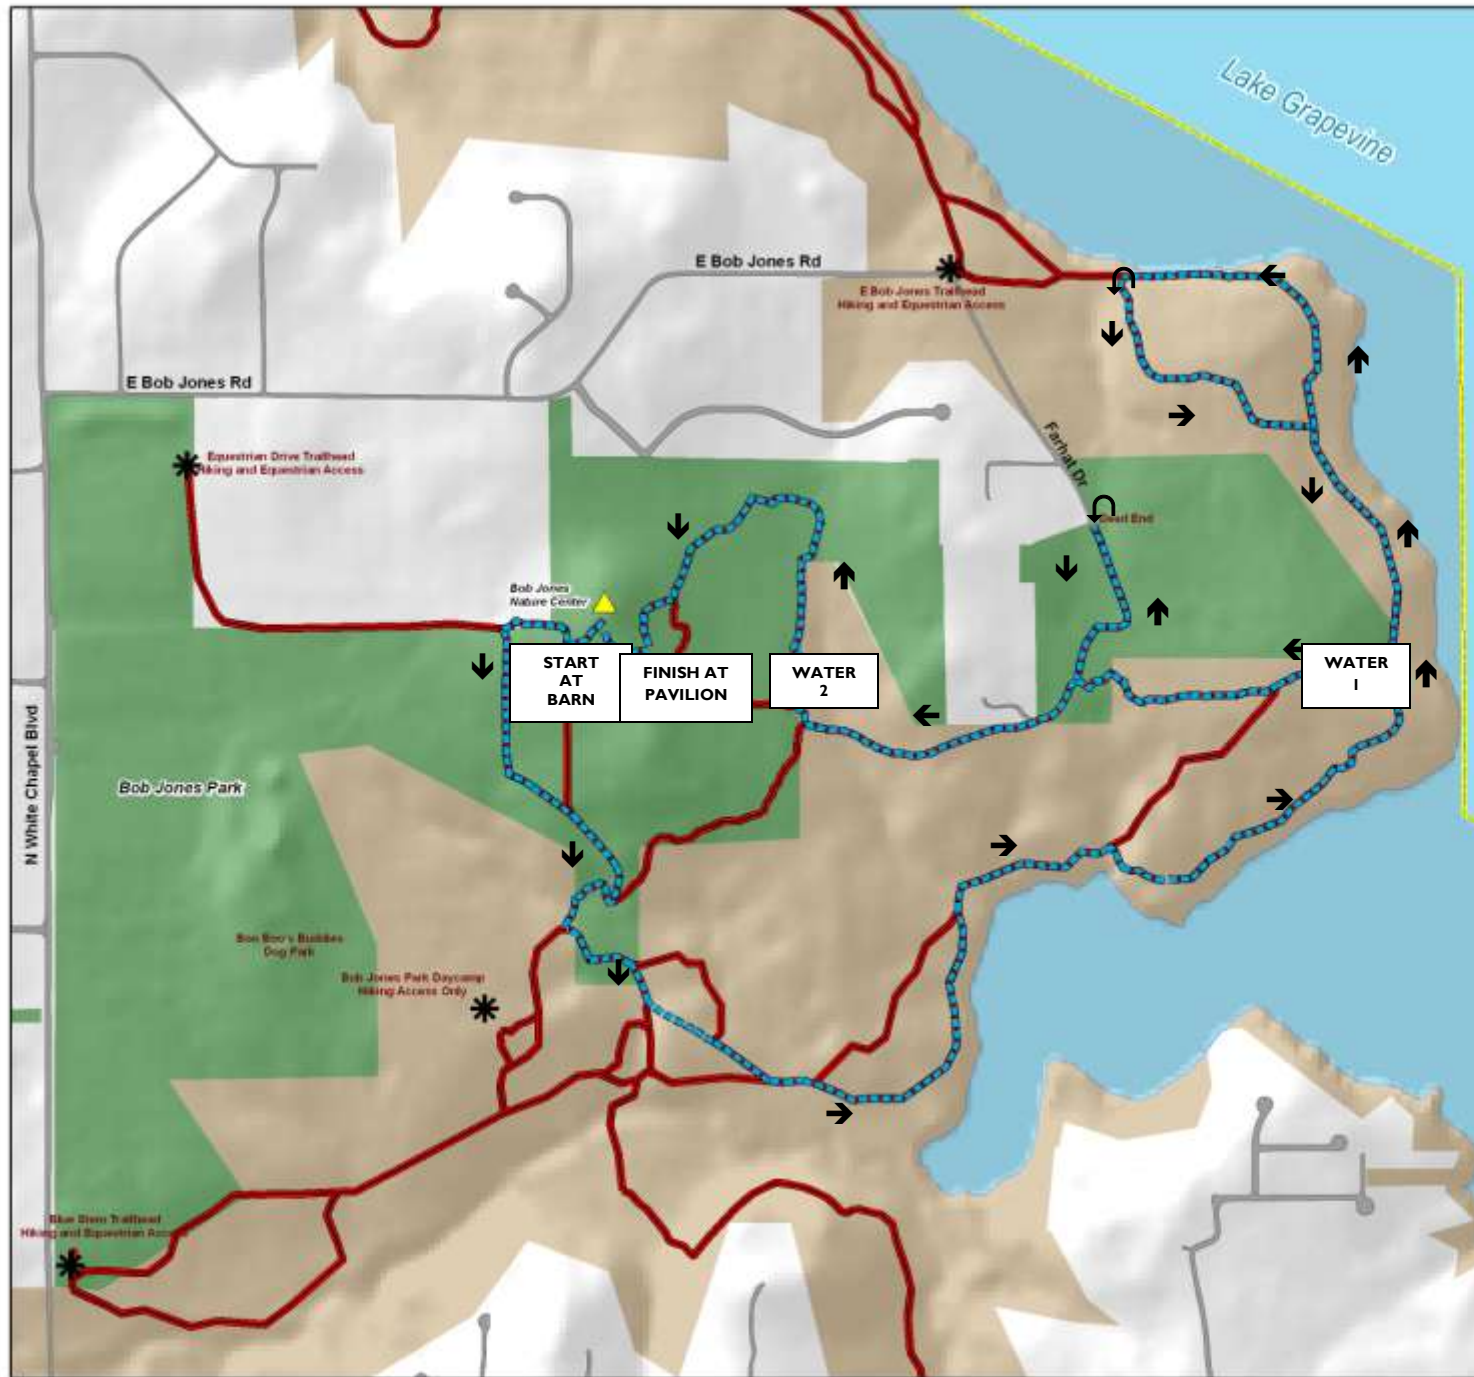

Bob Jones Park Nature Center & Preserve Trail Map

Bird on the Trail Run Route Map

- Existing Trailheads
- Bird on the Trail Run Route
- Official Hiking/Equestrian Trails
- City Limit Boundary
- Public Parks
- Corps Property

Rules and Regulations

- Dogs Must be Leashed (No Dogs Allowed on Nature Center and Preserve)
- No Alcoholic Beverages
- No Bicycles, Dirt Bikes, or All-Terrain Vehicles
- No Firearms
- No Fires - Except Where Designated at Day Camps in Bob Jones Park
- Pack Out Trash
- Stay on Official Trails
- Trails Closed to Horses When Wet

DISCLAIMER

Department of Planning
and Development Services
Geographic Information Systems
March 1, 2011